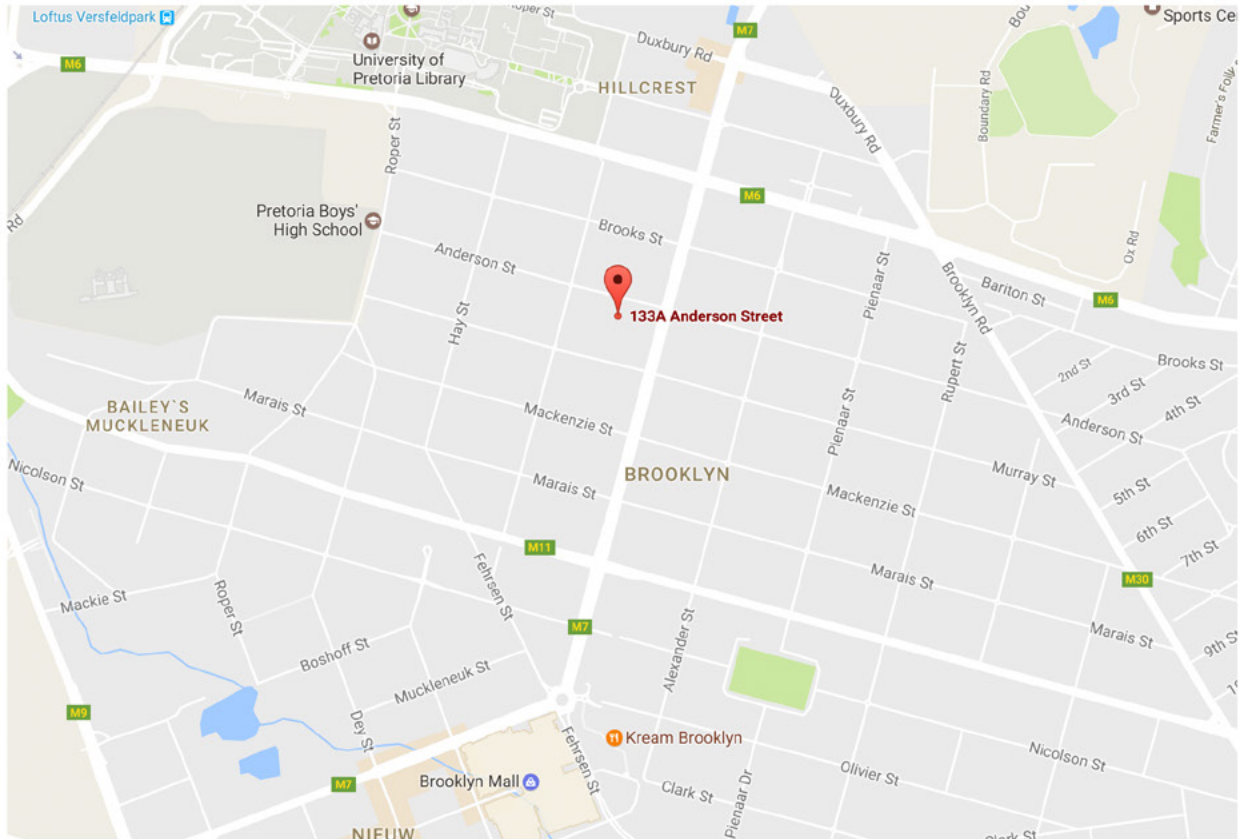

Map

Address:

133a Anderson Street
Brooklyn
Pretoria
0181